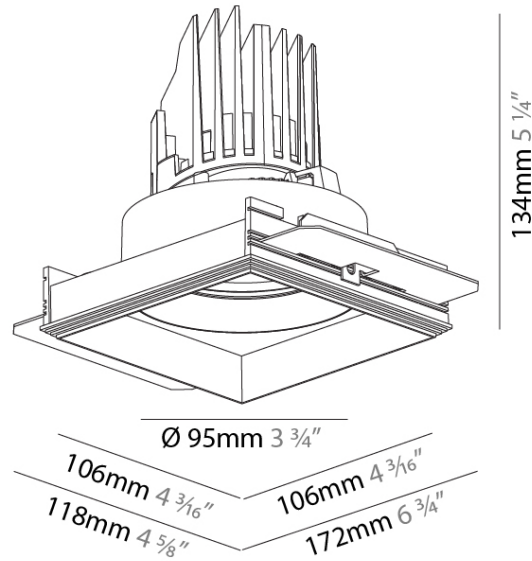

ELECTRICAL

Lamp Type: LED (Zhaga Standard)
Input Wattage (W): 13.2 (2700K) / 16.5
Total Output Wattage (W): 12 (2700K) / 15
Dimming: Tri-Mode (Non-Dimming and Phase Dimming (120Vac only) and 0-10V Dimming)
Driver Included: No
Driver Location: Recessed Housing
Driver Type: Constant Current - Universal
Driver Class: Class 2
Housing: See components
Input Voltage (V): 120 - 277
Constant Current (MA): 350

LED

Number of LEDs: 1
Color Temperature (°K): 2700 / 3000 / 3500 / 4000
Max. Delivered Lumen (lm): 850 / 950 / 1019 / 1040
Nominal Lumen (lm): 960 / 1070 / 1156 / 1180
CRI: >90 CRI
Efficiency (%): 88.5
Lamp Life (hrs): 50000
Upon Request: RGB-W Tunable White Special Color Temperature Special LED

OPTICAL

Reflector: 10
Adjustability: Rotational 355°; Tilt 30°
Upon Request: Special Beam Angles

RATINGS AND CERTIFICATIONS

Available for international specifications by adding "INT" at the end of the existing Model #. For assistance on 'custom' specifications, contact zteam@zaneen.com. In a constant effort to supply the best product, we reserve the right to change specifications or materials without notice. The most recent specification sheets are found at zaneen.com

IP rating: IP20