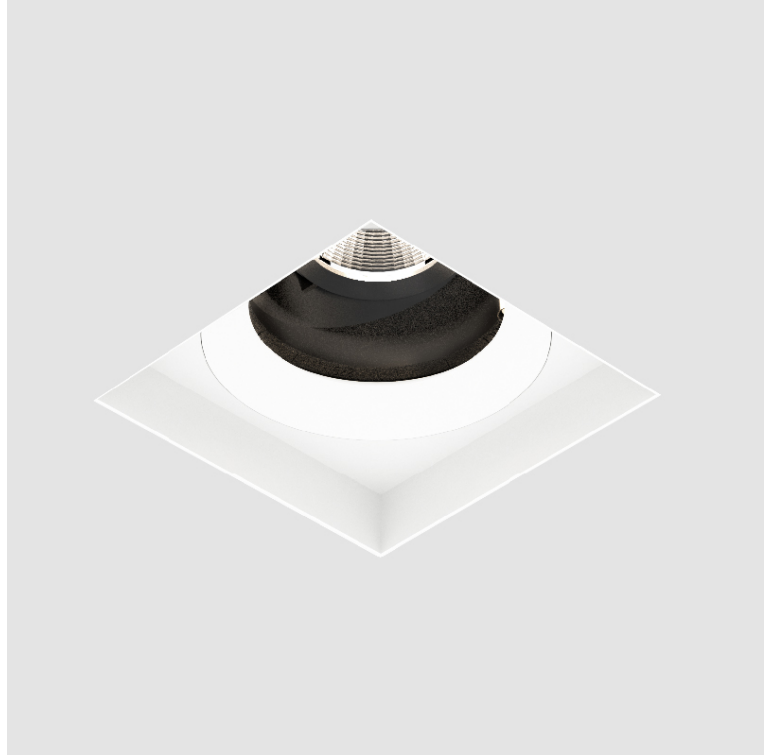

ELECTRICAL

Lamp Type: LED (Zhaga Standard)
Input Wattage (W): 13.2 (2700K) / 16.5
Total Output Wattage (W): 12 (2700K) / 15
Dimming: Tri-Mode (Non-Dimming and Phase Dimming (120Vac only) and 0-10V Dimming)
Driver Included: No
Driver Location: Recessed Housing
Driver Type: Constant Current - Universal
Driver Class: Class 2
Housing: See components
Input Voltage (V): 120 - 277
Constant Current (MA): 350

LED

Number of LEDs: 1
Color Temperature (°K): 2700 / 3000 / 3500 / 4000
Max. Delivered Lumen (lm): 850 / 950 / 1019 / 1040
Nominal Lumen (lm): 960 / 1070 / 1156 / 1180
CRI: >90 CRI
Efficiency (%): 88.5
Lamp Life (hrs): 50000
Upon Request: RGB-W Tunable White Special Color Temperature Special LED

OPTICAL

Reflector: 10
Adjustability: Rotational 355°; Tilt 30°
Upon Request: Special Beam Angles

RATINGS AND CERTIFICATIONS

Available for international specifications by adding "INT" at the end of the existing Model #. For assistance on 'custom' specifications, contact zteam@zaneen.com. In a constant effort to supply the best product, we reserve the right to change specifications or materials without notice. The most recent specification sheets are found at zaneen.com

IP rating: IP20